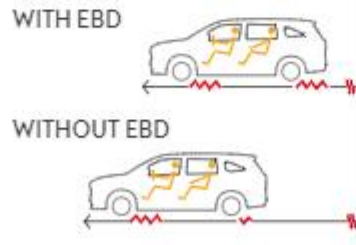

EBD

SOLAR & SECURITY WINDOW FILM*