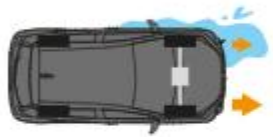

TRACTION CONTROL (TRC)
Improves safety when driving on slippery roads.