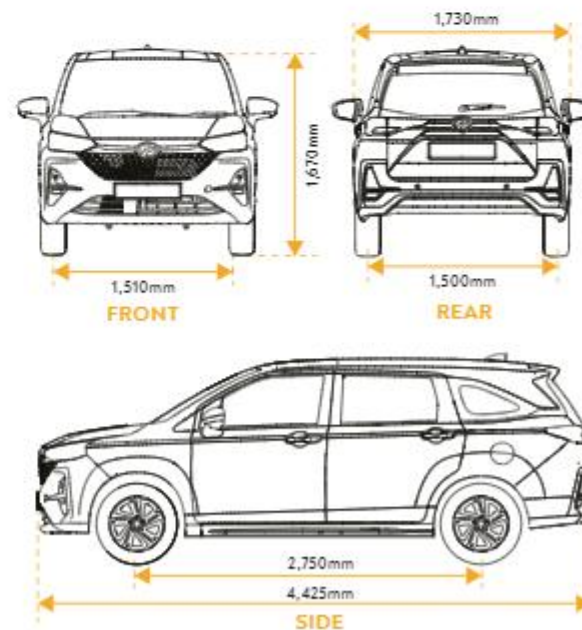

DIMENSIONS**

**Dimensions are based on the AV variant.

Alza

THE ALL-NEW

VERSATILITY
REINVENTED

Perodua Sales Sdn. Bhd. 198101000227 (88332-U)
Sungai Choh, Locked Bag 226, 48009 Rawang,
Selangor Darul Ehsan, Malaysia.
www.perodua.com.my