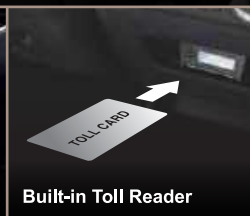

- Chrome Inner Door Handles
- 17-inch Alloy Rims
- Side Step

Digital Audio System with Bluetooth, USB & MP3

Semi-bucket Fabric Seats

6 Airbags

Push Start & Smart Key with Smart Entry

Reverse Camera

Built-in Toll Reader